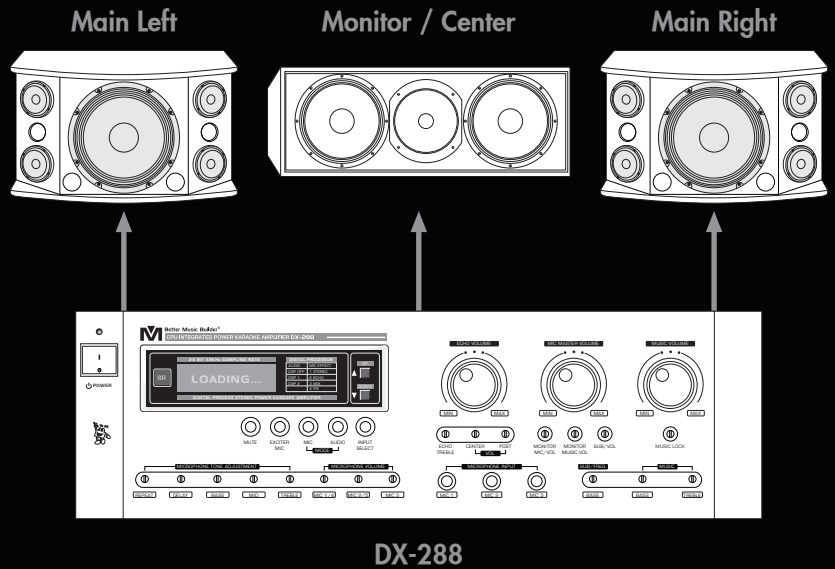

# DFS-306

## Monitor Speaker

Small speaker, Big Power 320 Watt  
The new compact monitor speaker DFS-306

This is a great speaker for monitoring your own vocal. Main use as a center speaker for new generation Karaoke entertainment.

### Specifications

Power Handling	60 ~ 320 Watts
Woofer	2 x 6 inches (2 units)
High Frequency	1" compression driver with PEI diaphragm
Nominal Impedance	4 ~ 8 ohms
Frequency Response	70 Hz ~ 18 kHz
Sensitivity	(1W/1W) 93 dB
Crossover Frequency	3 kHz
Dimension (Inches)	8.4 (W) x 21.3(H) x 7.6(D)
Net Weight	21.8 lbs / 9.9 kg (each)
Shipping Weight	28.7 lbs / 13 kg (each)

## Discover the 5-Channel DX-5000 for Karaoke

MAIN LEFT  
CS-612

MUSIC

MONITOR / CENTER  
CS-306

CENTER VOCAL EFFECT

MAIN RIGHT  
CS-612

MUSIC