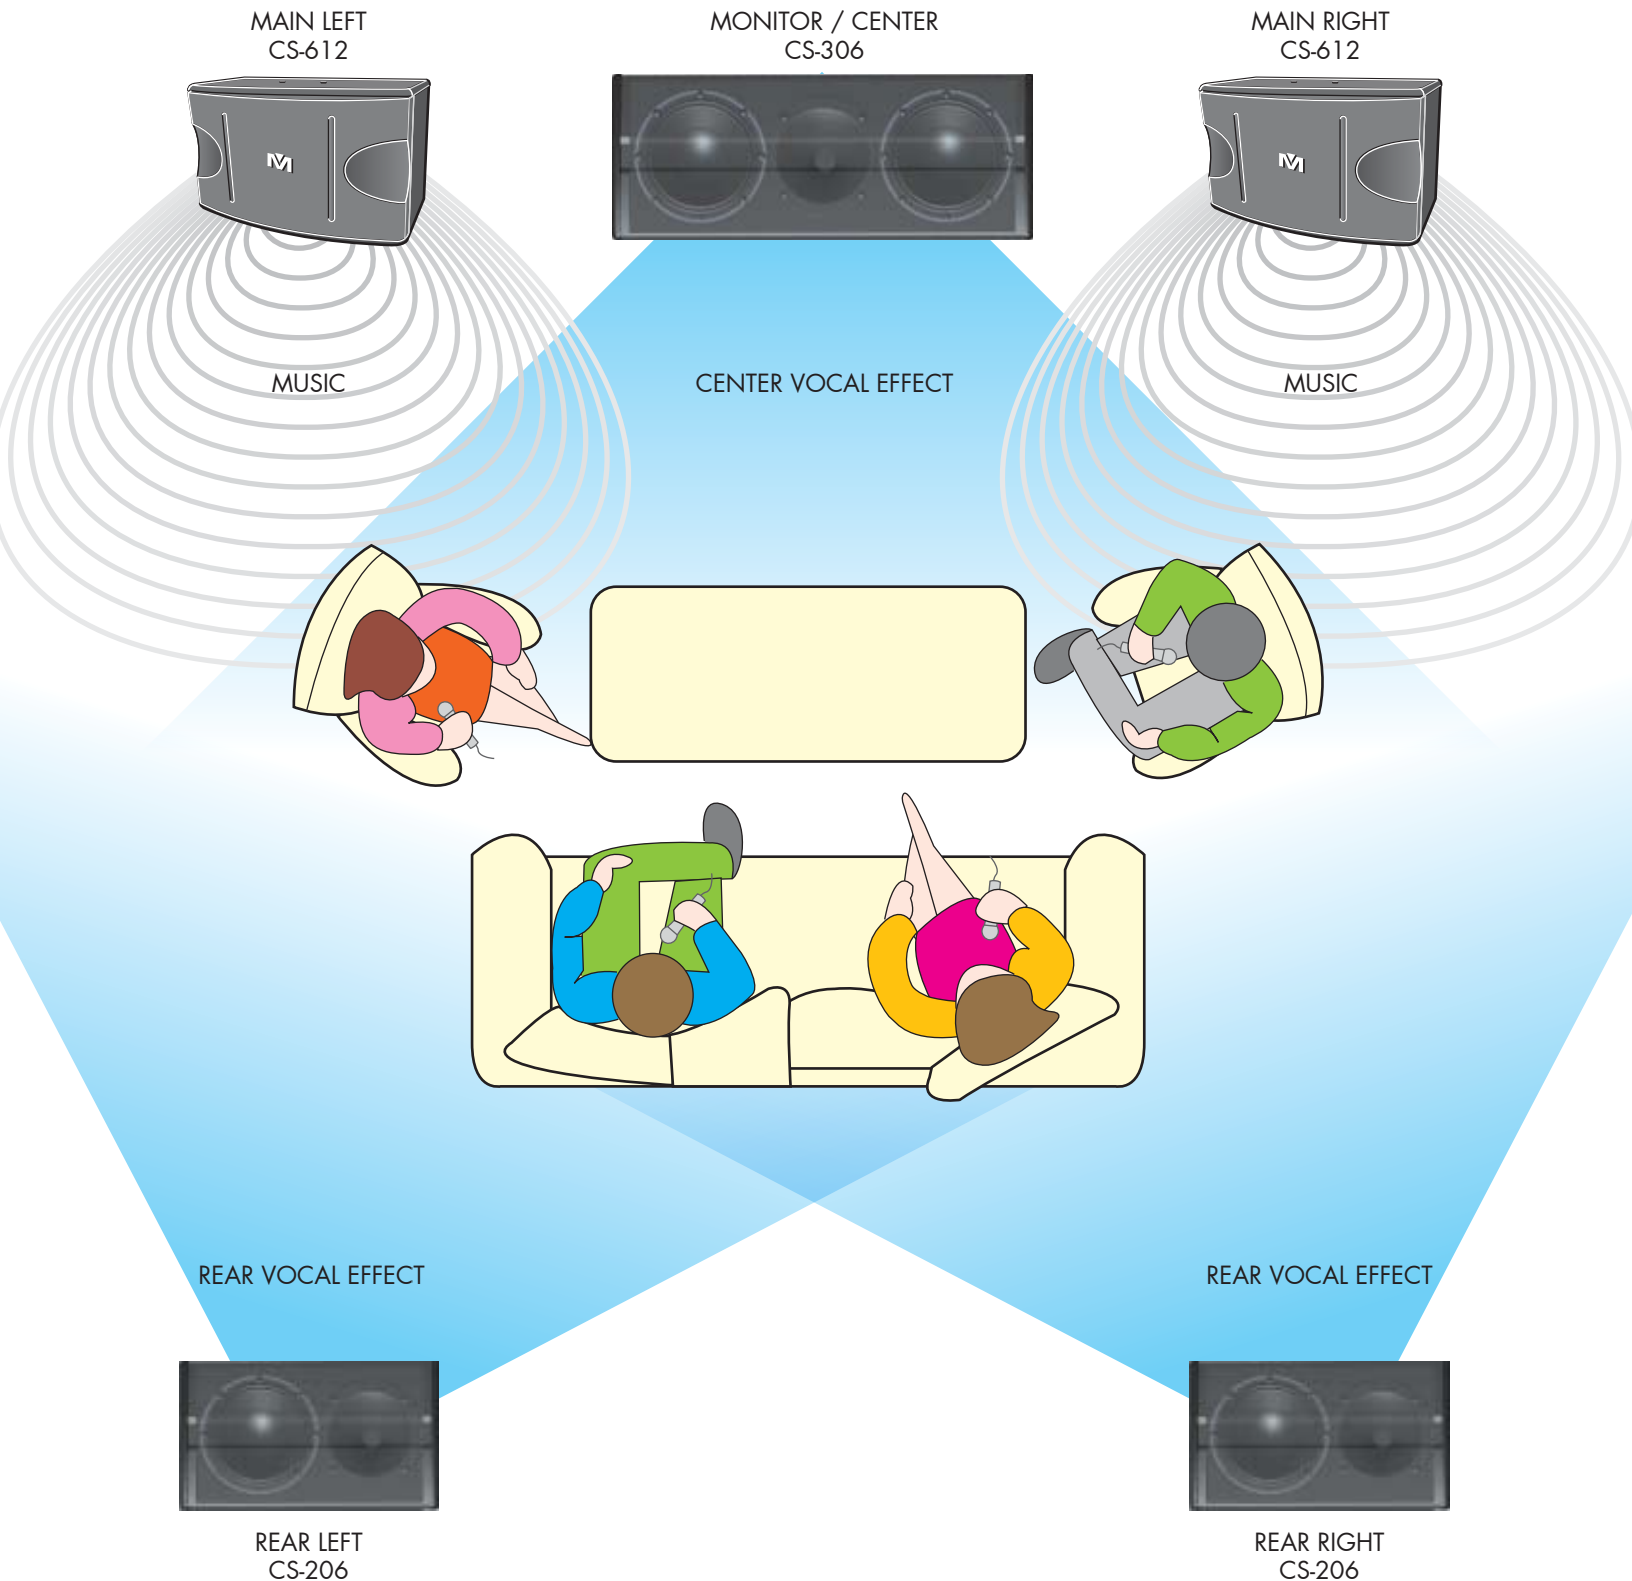

Discover the 5-Channel DX-5000 for Karaoke