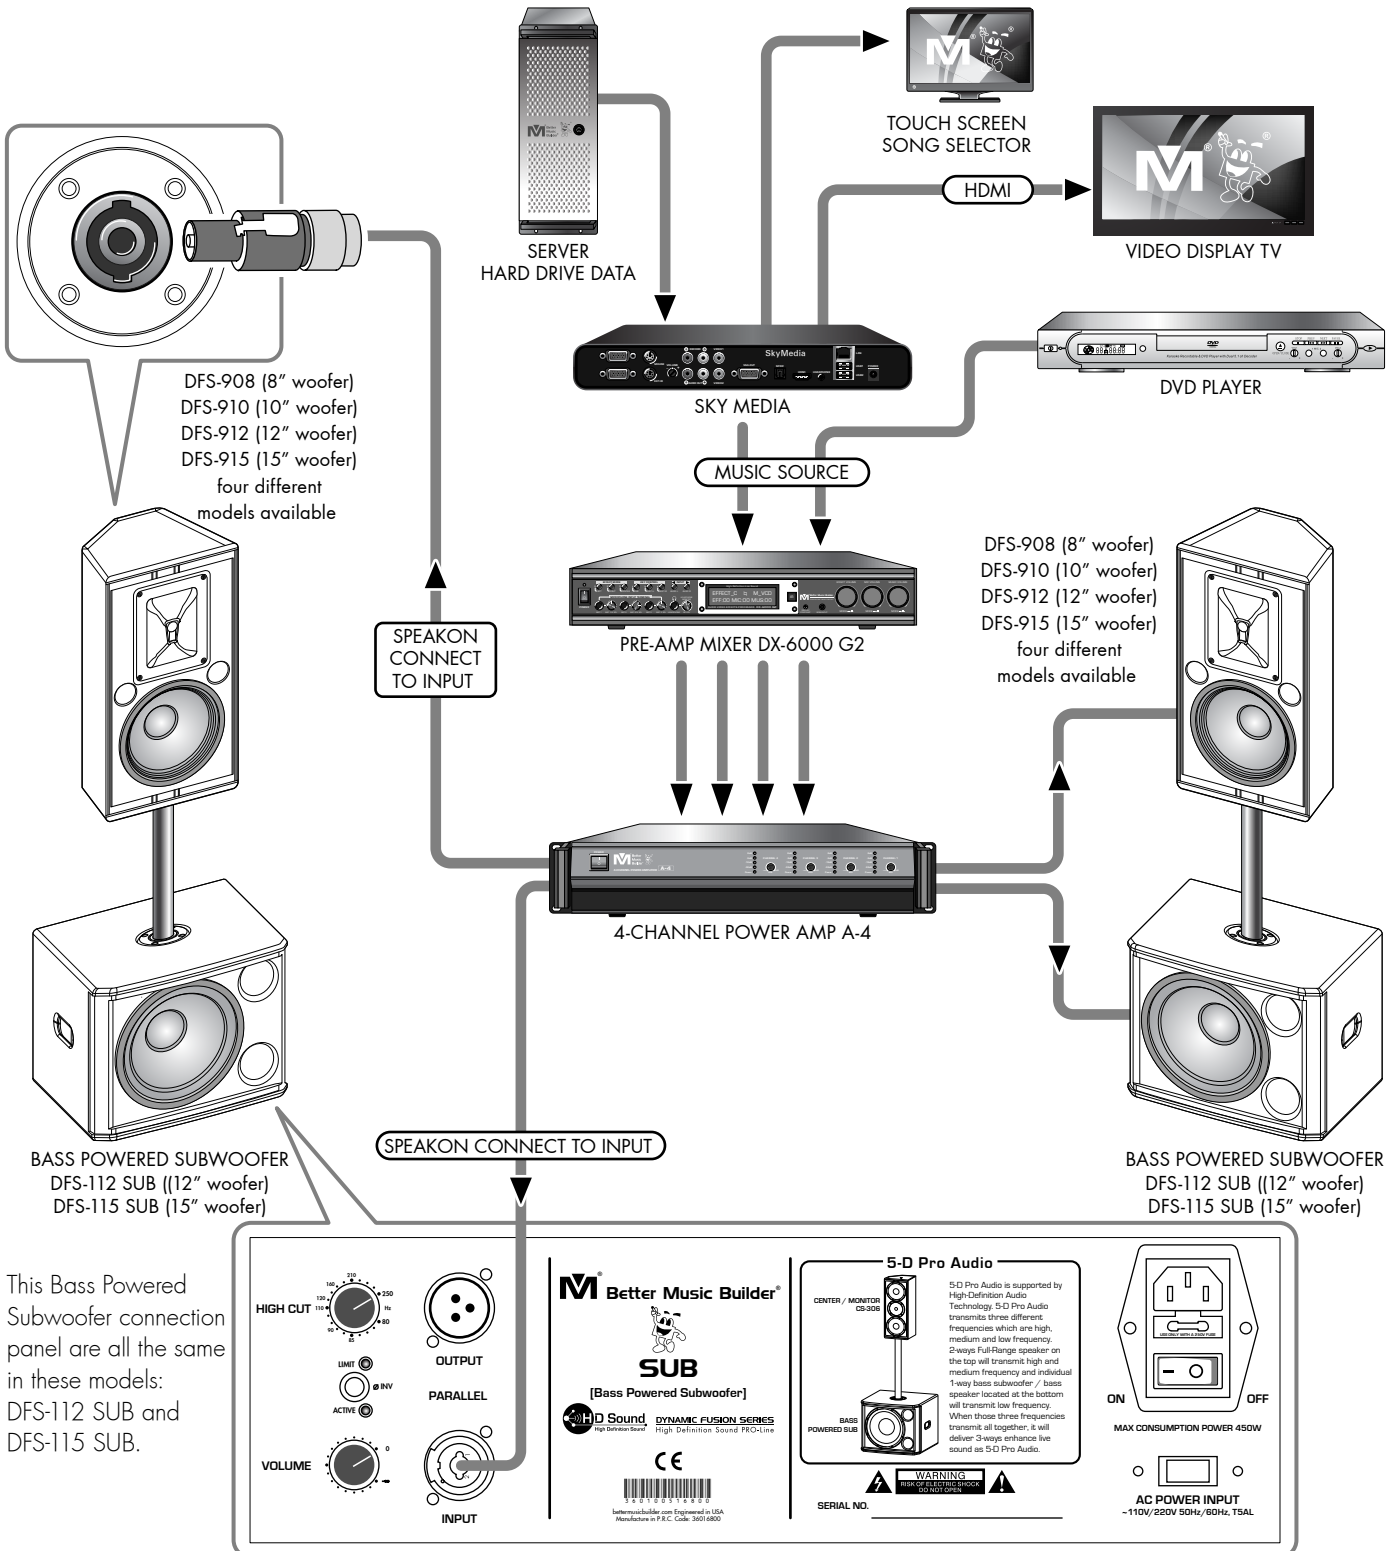

DYNAMIC FUSION SYSTEM FUNCTIONING

Dynamic Fusion Series are a new line of high performance speakers introduced by Better Music Builder using Dynamic Fusion Technology™ (DFT). The series consist of the following models: DFS-908 (8-inch), DFS-910 (10-inch), DFS-912 (12-inch) and DFS-915 (15-inch). Dynamic Fusion Series are high performance speakers developed with the

This Bass Powered Subwoofer connection panel are all the same in these models: DFS-112 SUB and DFS-115 SUB.

HIGH-END KARAOKE LIVE-SOUND SPEAKERS

Dynamic Fusion Series are a new line of high performance speakers introduced by Better Music Builder using Dynamic Fusion Technology™ (DFT). The series consist of the following models: DFS-908 (8-inch), DFS-910 (10-inch), DFS-912 (12-inch) and DFS-915 (15-inch). Dynamic Fusion Series are high performance speakers developed with the

HIGH CUT (100, 150, 200, 250 Hz)

LIMIT (ON/OFF)

ACTIVE (ON/OFF)

VOLUME (0 to 10)

OUTPUT terminals

PARALLEL terminals

INPUT terminals

5-D Pro Audio
CENTER / MONITOR CS-205
BASS POWERED SUB

5-D Pro Audio is supported by High-Definition Audio Technology. 5-D Pro Audio transmits three different frequencies which are high, medium and low frequency. 2-ways Full-Range speaker on the top will transmit high and medium frequency and individual 1-way bass subwoofer / bass speaker located at the bottom will transmit low frequency. When those three frequencies transmit all together, it will deliver 3-ways enhance live sound as 5-D Pro Audio.