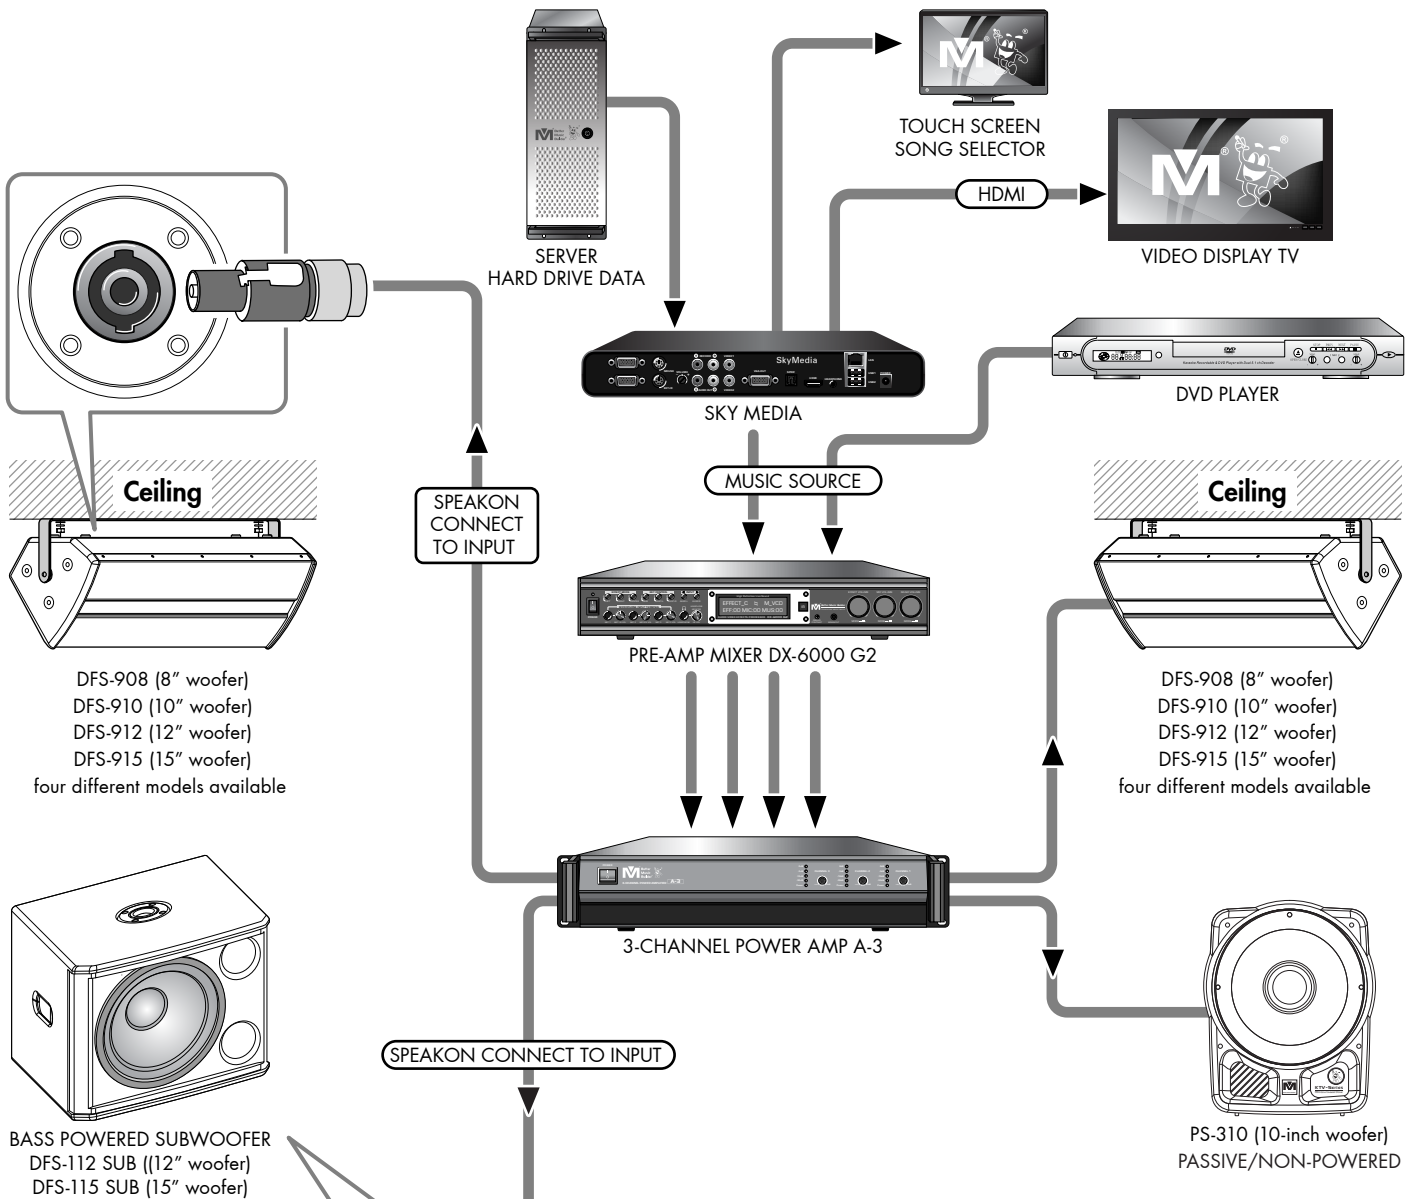

HIGH-END KARAOKE LIVE-SOUND SPEAKERS

Dynamic Fusion Series are a new line of high performance speakers introduced by Better Music Builder using Dynamic Fusion Technology™ (DFT). The series consist of the following models: DFS-908 (8-inch), DFS-910 (10-inch), DFS-912 (12-inch) and DFS-915 (15-inch). Dynamic Fusion Series are high performance speakers developed with the

latest technology and perform with precise clarity and reliability. The versatility of these speakers and their attractive design are perfect for trendy spots such as karaoke bars, sports bars and night clubs. Because of their compact design, they can be easily mounted onto wall, ceiling and underneath the balcony.

DFS-908 (8" woofer)
DFS-910 (10" woofer)
DFS-912 (12" woofer)
DFS-915 (15" woofer)
four different models available

DFS-908 (8" woofer)
DFS-910 (10" woofer)
DFS-912 (12" woofer)
DFS-915 (15" woofer)
four different models available

BASS POWERED SUBWOOFER
DFS-112 SUB (12" woofer)
DFS-115 SUB (15" woofer)

PS-310 (10-inch woofer)
PASSIVE/NON-POWERED

This Bass Powered Subwoofer connection panel are all the same in these models: DFS-112 SUB and DFS-115 SUB.

HIGH CUT (100, 150, 200, 250 Hz)

LIMIT (ON/OFF)

ACTIVE (ON/OFF)

VOLUME (0 to 10)

OUTPUT terminals

PARALLEL terminals

INPUT terminals

5-D Pro Audio
CENTER / MONITOR CS-205
BASS POWERED SUB

5-D Pro Audio is supported by High-Definition Audio Technology. 5-D Pro Audio transmits three different frequencies which are high, medium and low frequency. 2-ways Full-Range speaker on the top will transmit high and medium frequency and individual 1-way bass subwoofer / bass speaker located at the bottom will transmit low frequency. When those three frequencies transmit all together, it will deliver 3-ways enhance live sound as 5-D Pro Audio.

WARNING: RISK OF ELECTRIC SHOCK

MAX CONSUMPTION POWER 450W

AC POWER INPUT -110V/220V 50Hz/60Hz, T5AL

Better Music Builder
SUB [Bass Powered Subwoofer]
DYNAMIC FUSION SERIES High Definition Sound PRO-Line

CE

Internet: www.bettermusicbuilder.com
Manufactured in P.R.C. Code: 30014600

SERIAL NO. _____