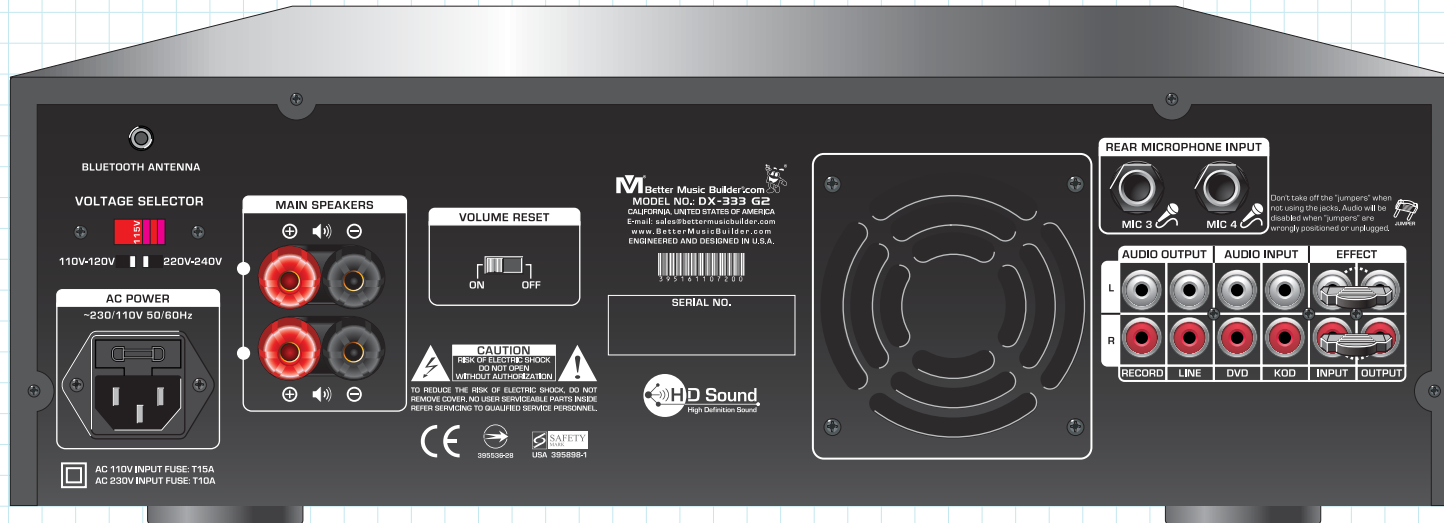

DX-333 G2 G2 SERIES Generation 2

Better Music Builder is a proud brand from United States. World class, certified products guaranteed.
Copyright © 2017 Better Music Builder All Rights Reserved; Legal Trade Mark: The United States.

APPROVALS	DATE
DRAWN: LL	03/01/17
CHECK: VZ	03/01/17
DES ENG: SL	03/01/17

MODEL NO.
DX-333 G2

SCALE 1:10	
REW.NO	DATE
	03-01-2017