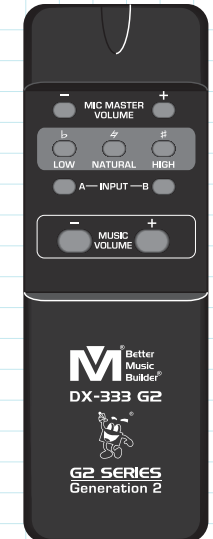

DX-333 G2 G2 SERIES Generation 2

Better Music Builder is a proud brand from United States. World class, certified products guaranteed.
Copyright © 2017 Better Music Builder All Rights Reserved; Legal Trade Mark: The United States.

APPROVALS	DATE
DRAWN: LL	03/01/17
CHECK: VZ	03/01/17
DES ENG: SL	03/01/17

MODEL NO.
DX-333 G2

SCALE 1:10	
REW.NO	DATE
	03-01-2017